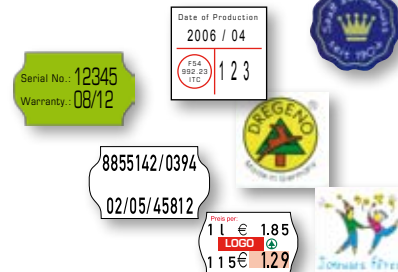

JUST THE RIGHT LABEL FOR YOUR BUSINESS

- Any shape, size and colour
- Add your logo, text or pictogram
- Adhesive developed for your special application: from standard, removable or extra strong to deep-freeze, delicate textile, outdoor use adhesive and application on greasy or irregular surfaces
- Add security cuts in any shape to prevent fraud
- Any label material, from paper to plastic